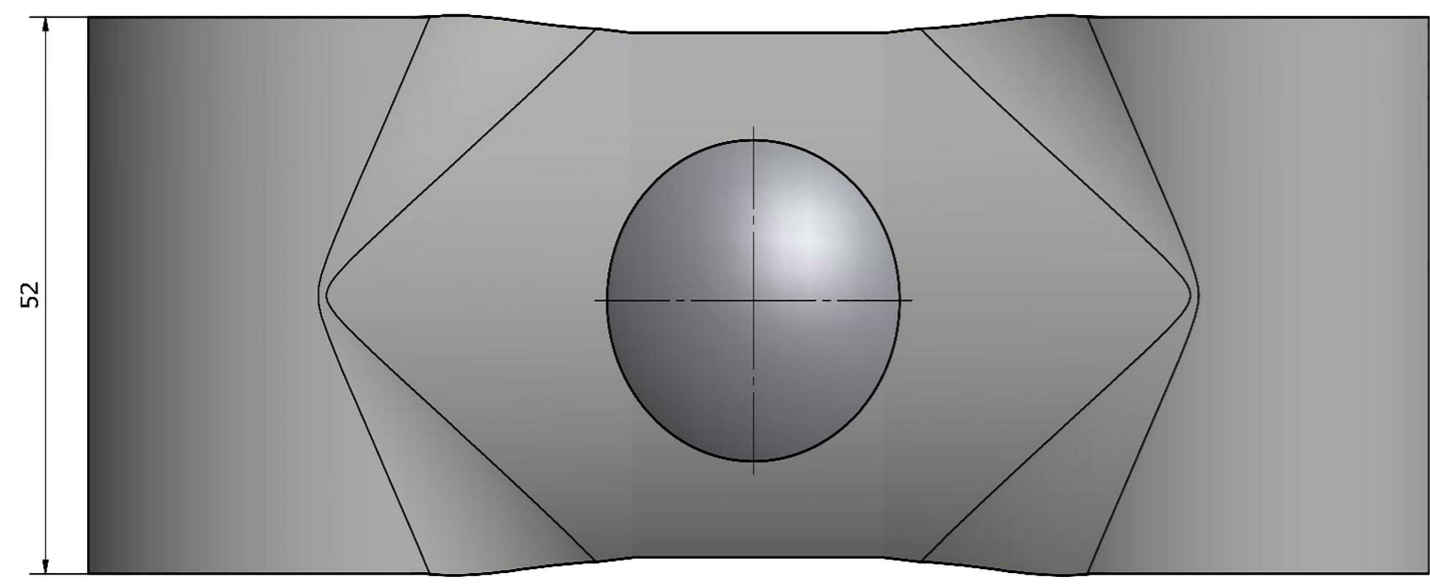

ALL DIMENSIONS IN MILLIMETERS

TITLE: Sicherheitssehle S1.02				<div style="text-align: center; border-top: 2px solid red; border-bottom: 2px solid red;"> www.bauzaun-discount.de </div>	
NAME	SIGN	DATE	WEIGHT: 0,2		
DRAWN: BIŃCZAK		15/02/23		CODE: 75102	Revision
CHK'D				TOLERANCE: ±5%	
FINISH: HOT DIPPED GALVANISED				SCALE: 1: 10	SHEET 1 OF 1