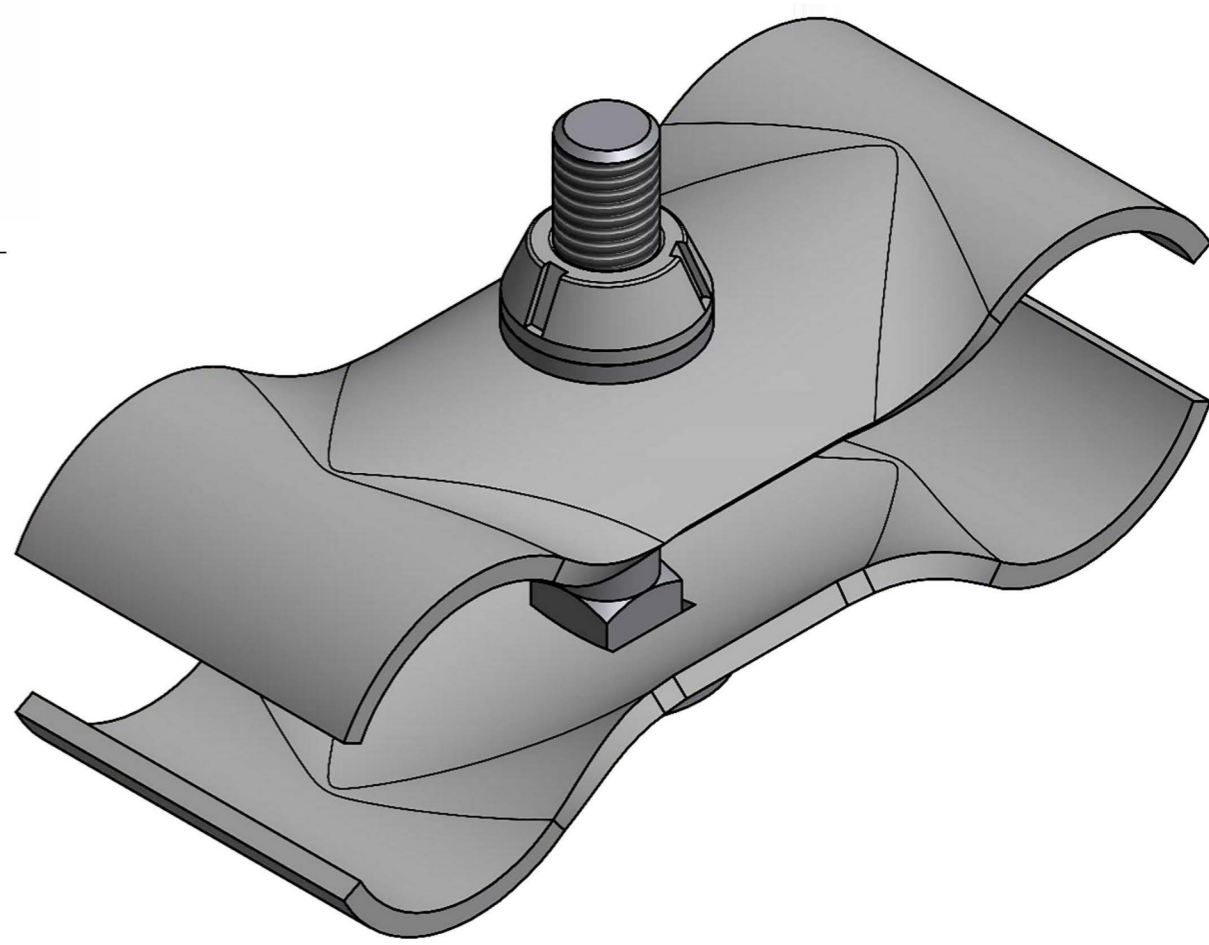

ALL DIMENSIONS IN MILLIMETERS

TITLE: Sicherheitssehle S1.02				<div style="text-align: center; border-top: 2px solid red; border-bottom: 2px solid red;"> www.bauzaun-discount.de </div>	
NAME	SIGN	DATE	WEIGHT: 0,2		
DRAWN: BIŃCZAK		15/02/23		CODE: 75102	Revision
CHK'D				TOLERANCE: ±5%	
FINISH: HOT DIPPED GALVANISED				SCALE: 1: 10	SHEET 1 OF 1