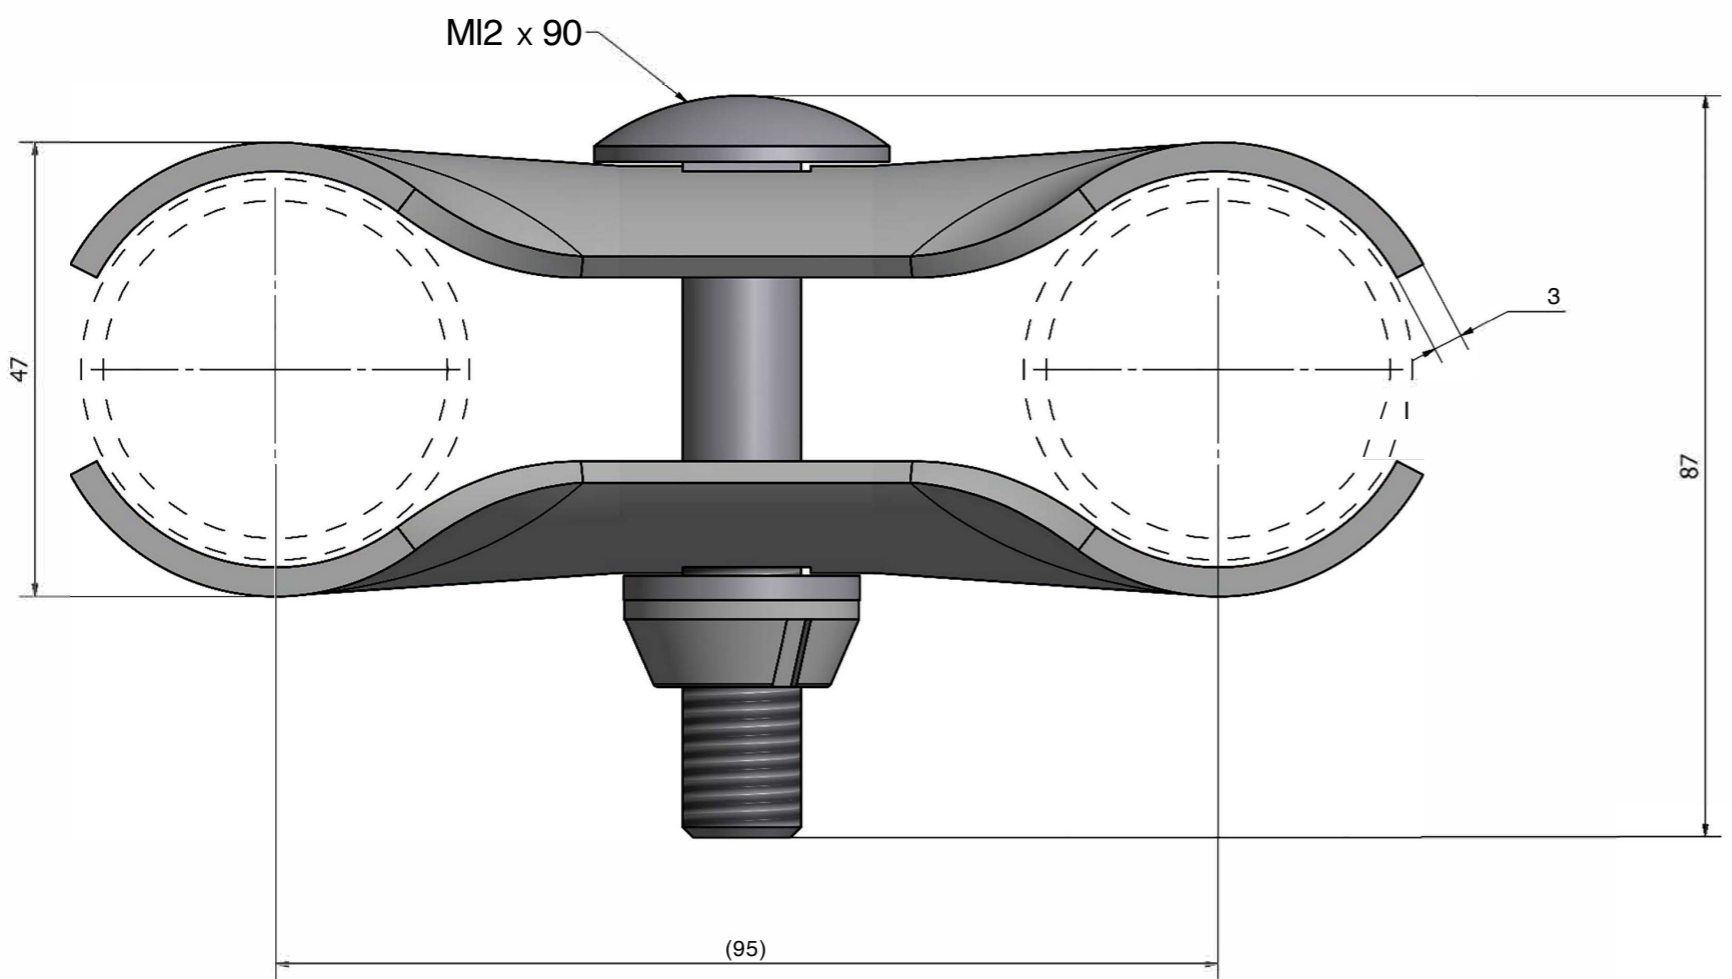

ALL DIMENSIONS IN MILLIMETERS

TITLE: Sicherheitssehle S1.02				<div style="text-align: center; border-top: 2px solid red; border-bottom: 2px solid red;"> www.bauzaun-discount.de </div>	
NAME	SIGN	DATE	WEIGHT: 0,2		
DRAWN: BIŃCZAK		15/02/23		CODE: 75102	Revision
CHK'D				TOLERANCE: ±5%	
FINISH: HOT DIPPED GALVANISED				SCALE: 1: 10	SHEET 1 OF 1