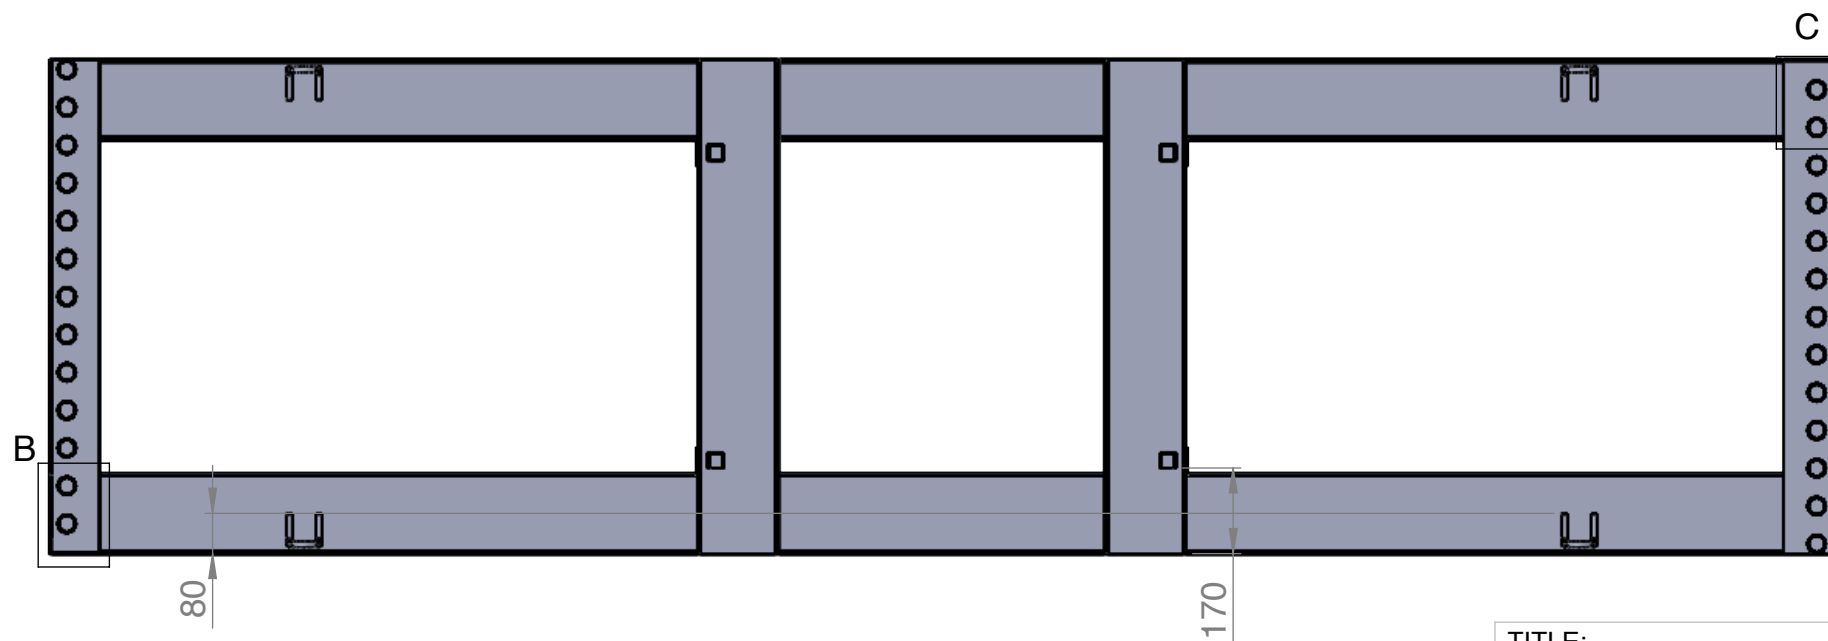

ALL DIMENSIONS IN MILLIMETERS

| | | | | | |
|--------|---------|----------|------------|-------------------------|--|
| TITLE: | | | | Transportpalette TP1-26 | |
| NAME | SIGN | DATE | WEIGHT: | 93 kg | |
| DRAWN | BIŃCZAK | 25/02/23 | TOLERANCE: | ±5% | |
| CHK'D | | | FINISH: | HOT DIPPED GALVANISED | |

www.bauzaun-discount.de

| | | |
|--------------|--------------|----------|
| CODE: | 90051 | Revision |
| SCALE: 1: 15 | SHEET 1 OF 1 | A3 |