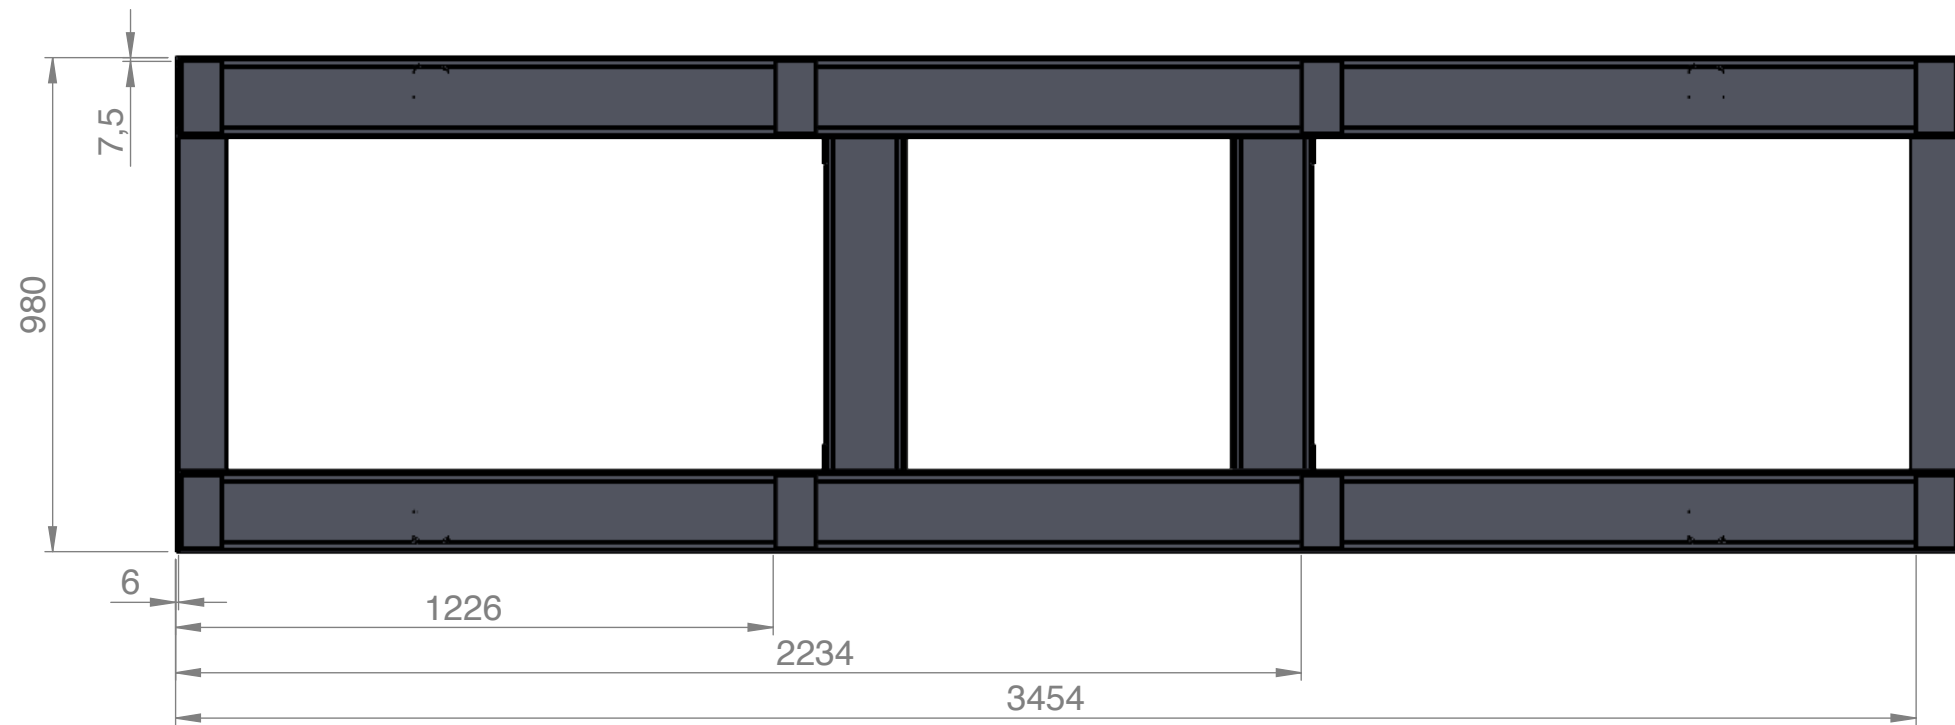

ALL DIMENSIONS IN MILLIMETERS

| | | | | | |
|--------|---------|----------|------------|-------------------------|--|
| TITLE: | | | | Transportpalette TP1-26 | |
| NAME | SIGN | DATE | WEIGHT: | 93 kg | |
| DRAWN | BIŃCZAK | 25/02/23 | TOLERANCE: | ±5% | |
| CHK'D | | | FINISH: | HOT DIPPED GALVANISED | |

www.bauzaun-discount.de

| | | |
|--------------|--------------|----------|
| CODE: | 90051 | Revision |
| SCALE: 1: 15 | SHEET 1 OF 1 | A3 |