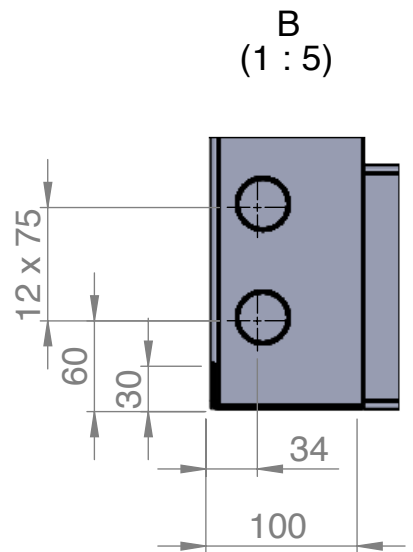

ALL DIMENSIONS IN MILLIMETERS

| | | | | | |
|--------|---------|----------|------------|-------------------------|--|
| TITLE: | | | | Transportpalette TP1-26 | |
| NAME | SIGN | DATE | WEIGHT: | 93 kg | |
| DRAWN | BIŃCZAK | 25/02/23 | TOLERANCE: | ±5% | |
| CHK'D | | | FINISH: | HOT DIPPED GALVANISED | |

www.bauzaun-discount.de

| | | |
|--------------|--------------|----------|
| CODE: | 90051 | Revision |
| SCALE: 1: 15 | SHEET 1 OF 1 | A3 |