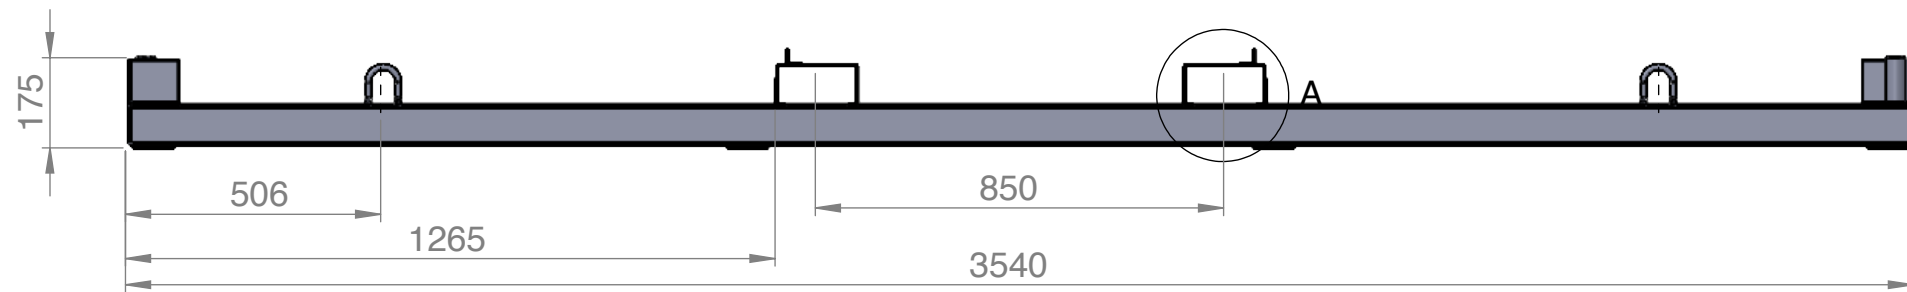

ALL DIMENSIONS IN MILLIMETERS

| | | | | | |
|--------|---------|----------|------------|-------------------------|--|
| TITLE: | | | | Transportpalette TP1-26 | |
| NAME | SIGN | DATE | WEIGHT: | 93 kg | |
| DRAWN | BIŃCZAK | 25/02/23 | TOLERANCE: | ±5% | |
| CHK'D | | | FINISH: | HOT DIPPED GALVANISED | |

www.bauzaun-discount.de

| | | |
|--------------|--------------|----------|
| CODE: | 90051 | Revision |
| SCALE: 1: 15 | SHEET 1 OF 1 | A3 |