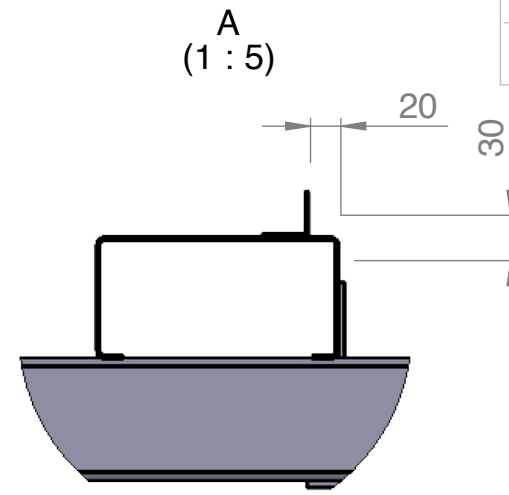

ALL DIMENSIONS IN MILLIMETERS

| | | | | | |
|--------|---------|----------|------------|-------------------------|--|
| TITLE: | | | | Transportpalette TP1-26 | |
| NAME | SIGN | DATE | WEIGHT: | 93 kg | |
| DRAWN | BIŃCZAK | 25/02/23 | TOLERANCE: | ±5% | |
| CHK'D | | | FINISH: | HOT DIPPED GALVANISED | |

www.bauzaun-discount.de

| | | |
|--------------|--------------|----------|
| CODE: | 90051 | Revision |
| SCALE: 1: 15 | SHEET 1 OF 1 | A3 |