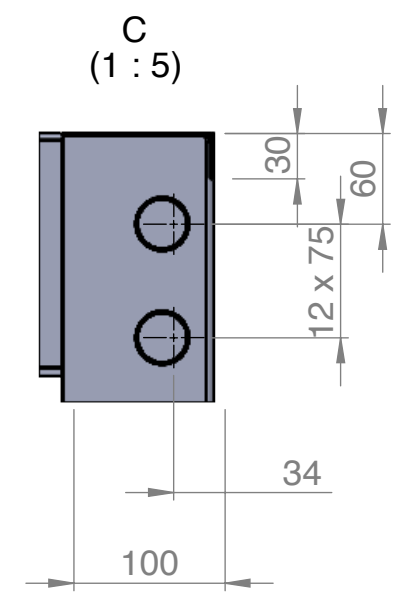

ALL DIMENSIONS IN MILLIMETERS

| | | | | | |
|--------|---------|----------|------------|-------------------------|--|
| TITLE: | | | | Transportpalette TP1-26 | |
| NAME | SIGN | DATE | WEIGHT: | 93 kg | |
| DRAWN | BIŃCZAK | 25/02/23 | TOLERANCE: | ±5% | |
| CHK'D | | | FINISH: | HOT DIPPED GALVANISED | |

www.bauzaun-discount.de

| | | |
|--------------|--------------|----------|
| CODE: | 90051 | Revision |
| SCALE: 1: 15 | SHEET 1 OF 1 | A3 |