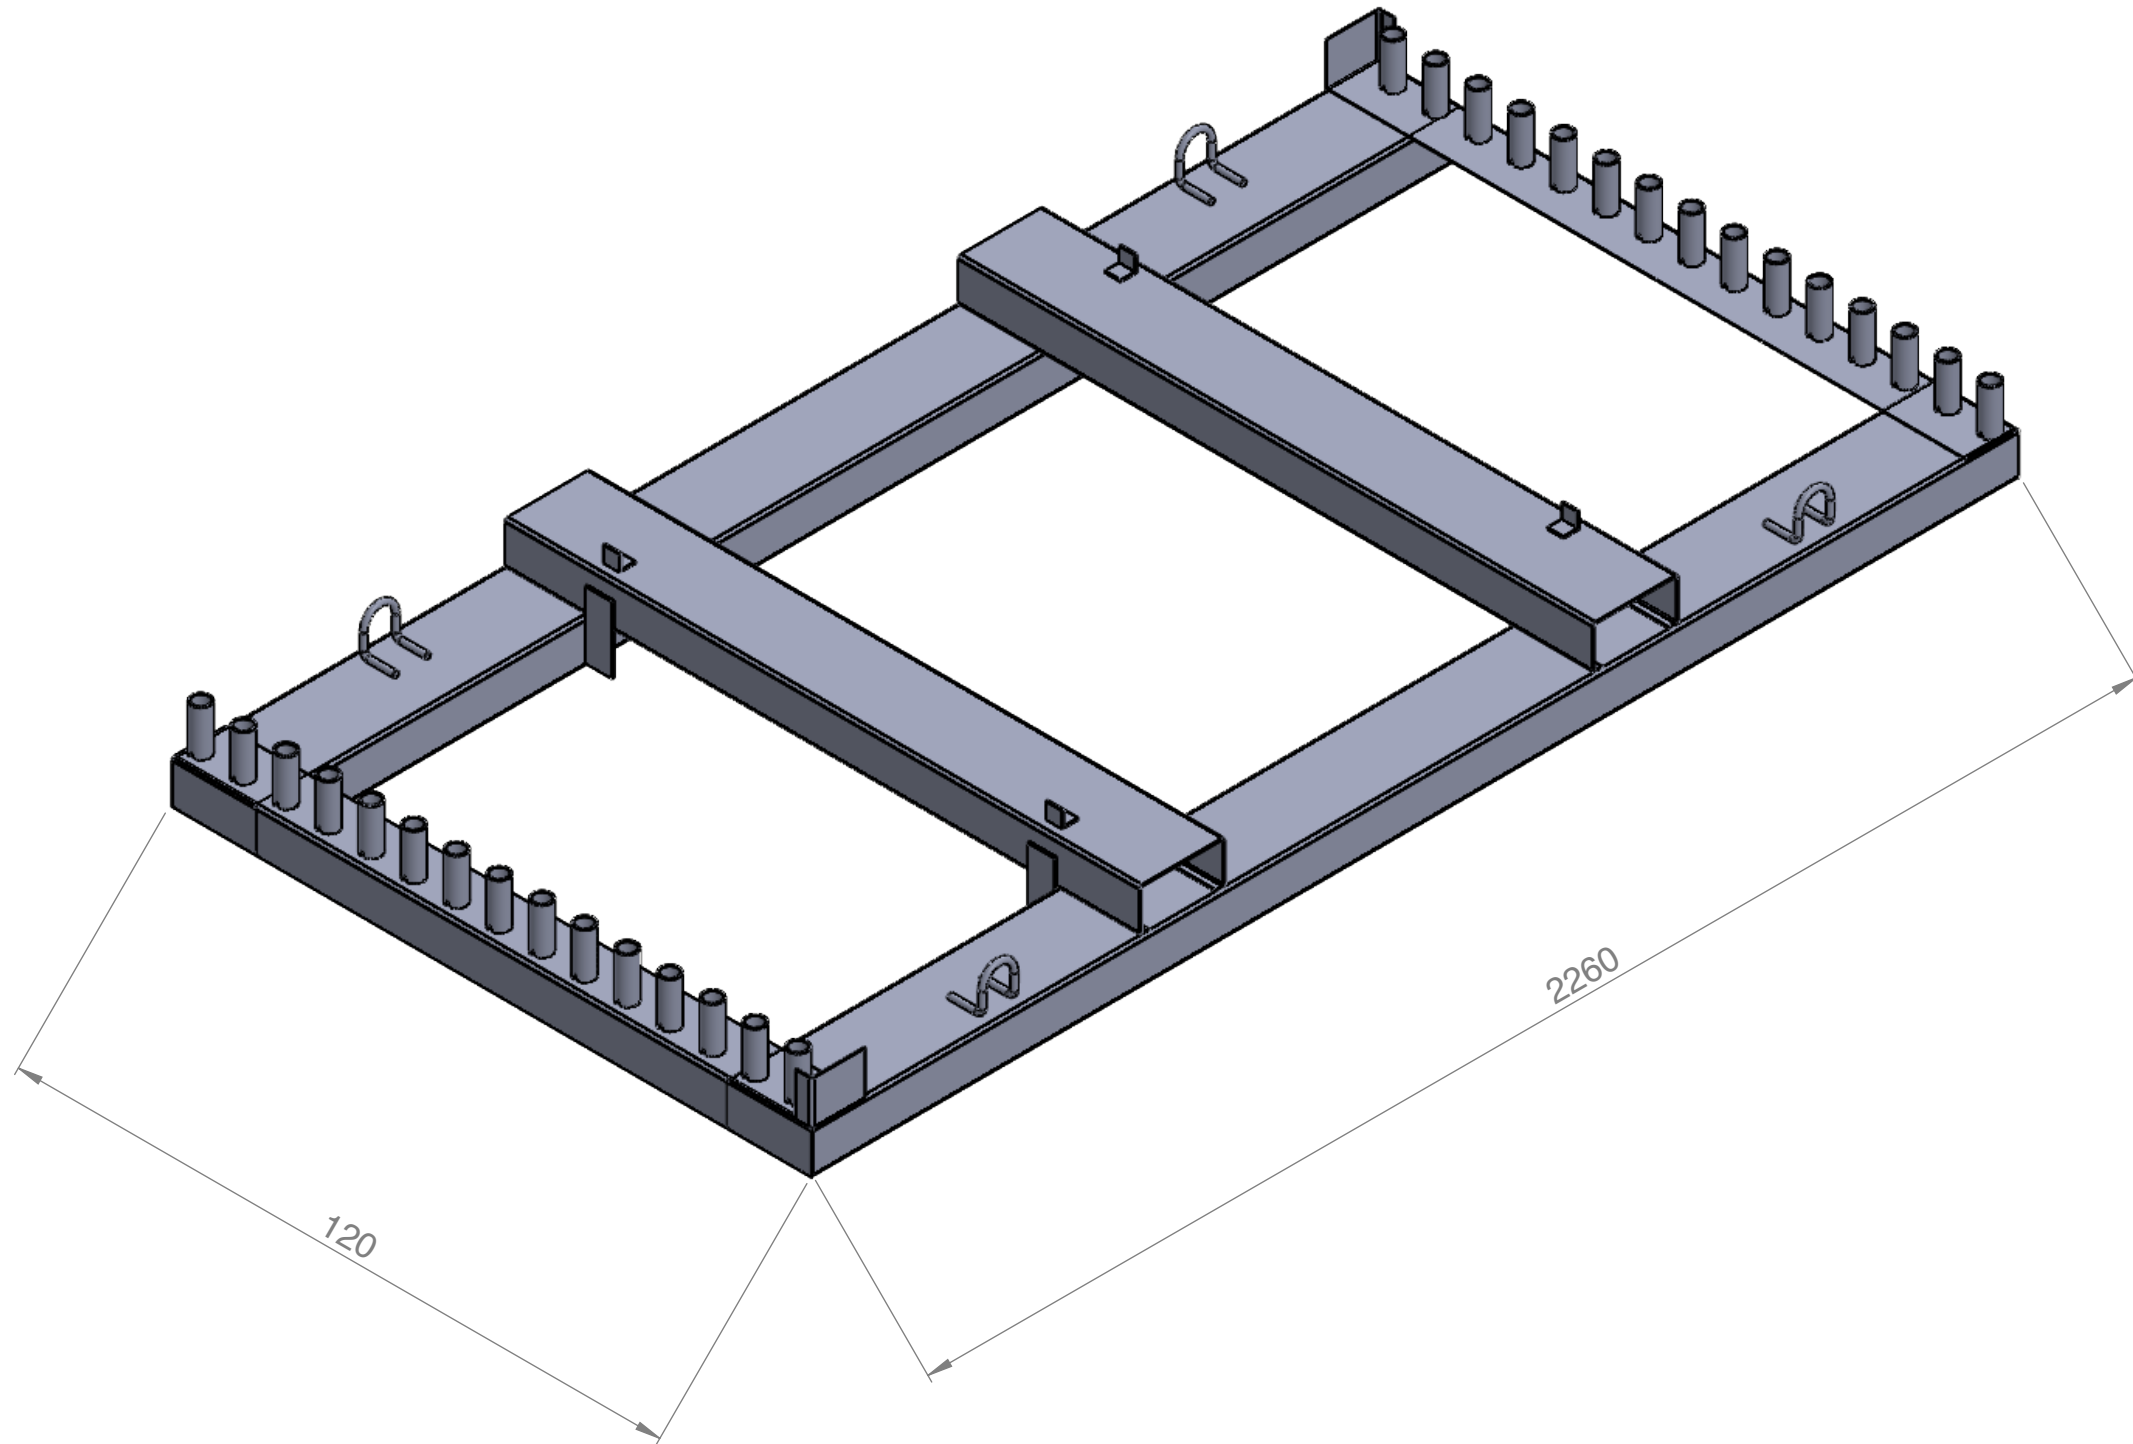

ALL DIMENSIONS IN MILLIMETERS

TITLE:				Transportpalette TP2-30	
NAME	SIGN	DATE	WEIGHT:	78,5 kg	
DRAWN	BIŃCZAK	28/02/23	CHK'D		
FINISH: HOT DIPPED GALVANISED			TOLERANCE:	±5%	

www.bauzaun-discount.de

CODE:	90056	Revision
SCALE: 1: 10	SHEET 1 OF 1	A3